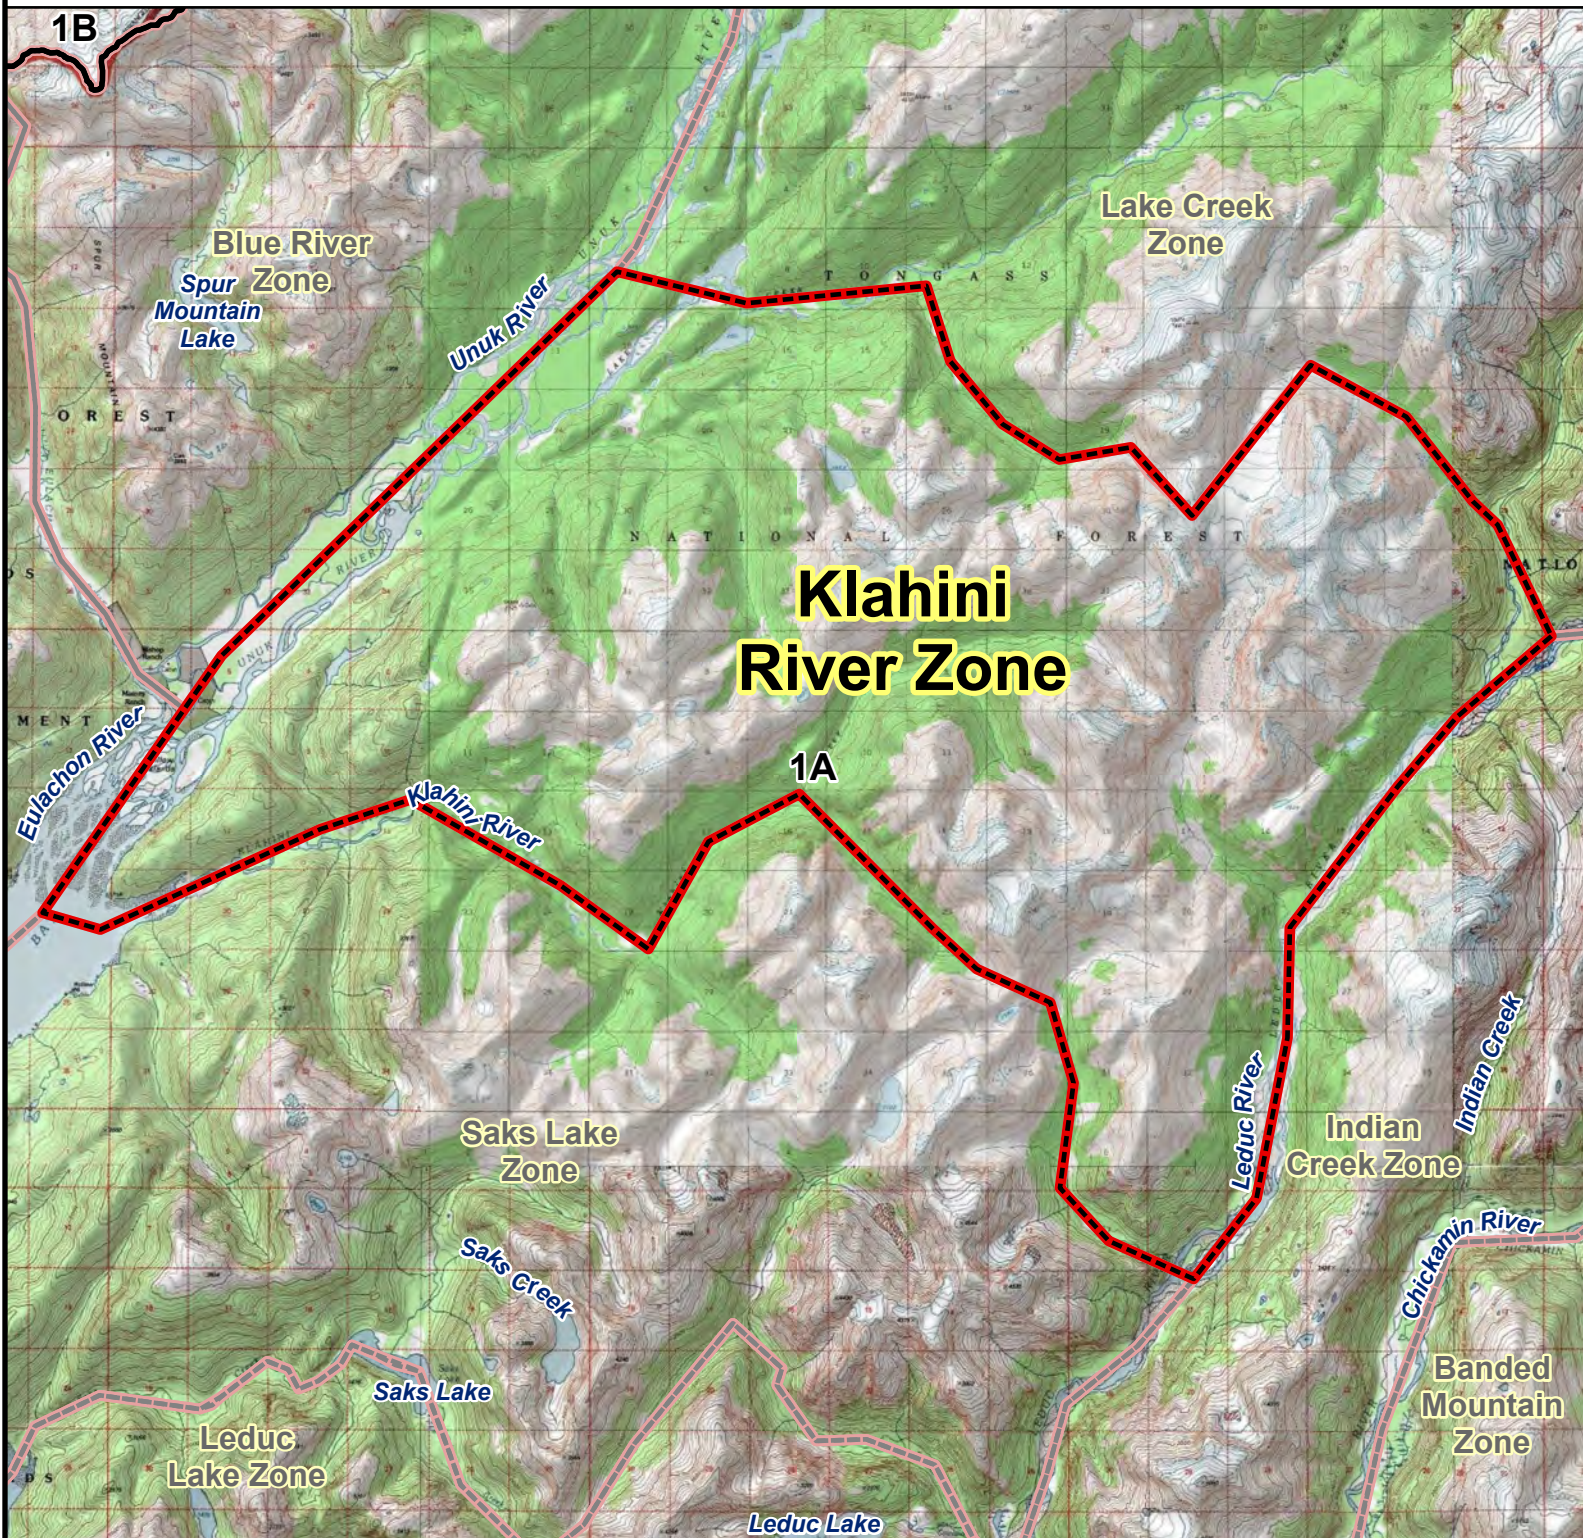

# RG002 MOUNTAIN GOAT HUNT

## Klahini River Zone

**Klahini River Zone:** Originating where Burroughs Bay meets the Unuk River, northeast along the Unuk River to GPS coordinates N 56.161507, W -130.939489 on the Unuk River, then directly east along Lake Creek, southeast along the valley drainage and ice field, northeast through the snow filed, southeast down the drainage that empties into the Leduc River, south along the Leduc River to GPS coordinates N 55.979531, W -130.752806, northwest through the drainage that empties into the Leduc River, northwest over the ridgeline and along the drainage to where it flows into the Klahini River, west along the Klahini River to the point of origin.